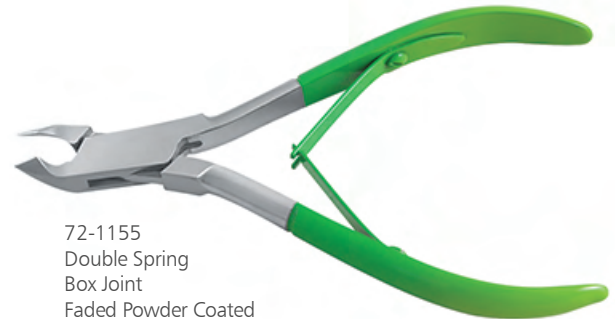

72-1155
Double Spring
Box Joint
Faded Powder Coated
Available jaw sizes: 3mm 5mm 7mm
10.50 cm