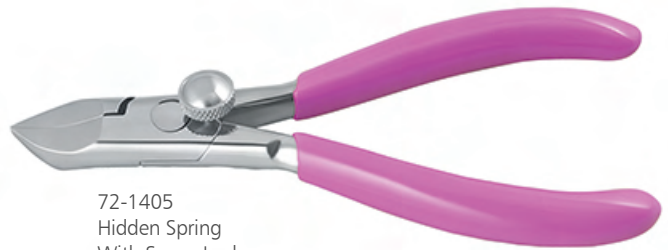

72-1405
Hidden Spring
With Screw Lock
Lap Joint
PVC Coated
11.50 cm