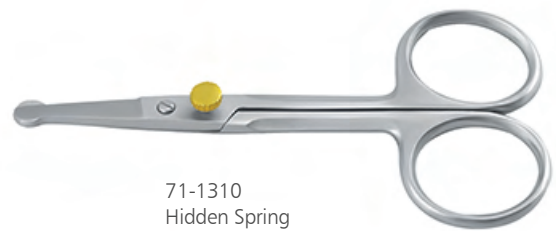

71-1260
EZ Trim
Matte
Curved/Straight
12.00 cm

71-1265
Ergonomic Rings
Matte
Curved/Straight
10.50 cm

71-1270
Moustache Scissors
With Gold Plated Screw
Curved/Straight
10.50 cm

71-1275
Large Loops
With Plastic Handle
Matte
Curved/Straight
12.00 cm

71-1280
Matte
Curved/Straight
9.00 cm

71-1285
Open Shanks
Sand Blast
Curved/Straight
9.00 cm

71-1290
(Patent Pending)
Straight/Curved
Mirror
9.00 cm

71-1300
Partial Powder Coated
Curved/Straight
9.00 cm

71-1305
Safety Scissors
With Gold Plated Screw
Curved/Straight
9.50 cm