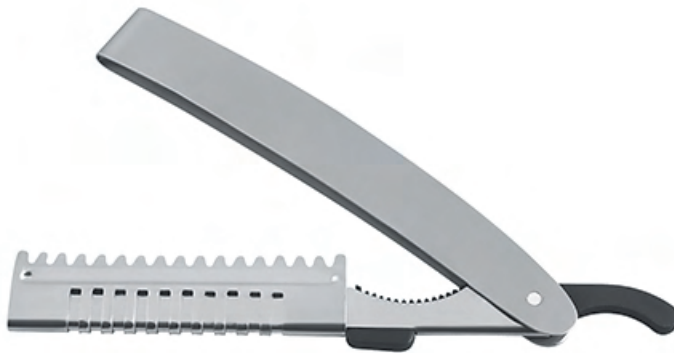

74-1280
One Sided Wire Cut 28 Teeth
Removable Finger Rest
Adjustable Screw With Key
Mirror
17.00 cm

74-1285

74-1290

74-1295

74-1300

74-1305

74-1310

74-1315

74-1320
Plastic Handle
With Removable Blades
21.00 cm

74-1325
Plastic Handle
With Removable Blades
Matte
19.00 cm

74-1330
Steel Handle
With Removable Blades
Matte
19.00 cm

 Mohsan Surgical Industries
Butt Lodge, Daska Road, Haji Pura
Sialkot 51310 - Pakistan