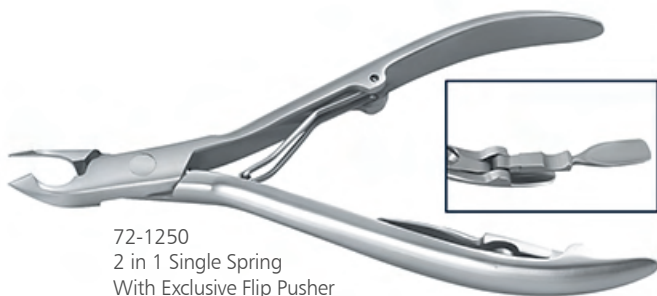

72-1230
Double Spring
Lap Joint
Matte
Available jaw sizes: 3mm 5mm 7mm
10.00 cm

72-1235
Single Spring
Ergonomic Handles
Lap Joint
Partial Powder Coated
Available jaw sizes: 3mm 5mm 7mm
11.00 cm

72-1240
Single Spring
With Removable Rubber Grips
Lap Joint
Mirror
Available jaw sizes: 3mm 5mm 7mm
11.00 cm

72-1245
2 in 1 Single Spring
With Exclusive Pusher
Lap Joint
Matte
Available jaw sizes: 3mm 5mm 7mm
11.50 cm

72-1250
2 in 1 Single Spring
With Exclusive Flip Pusher
Lap Joint
Matte
Available jaw sizes:
3mm 5mm 7mm
11.50 cm