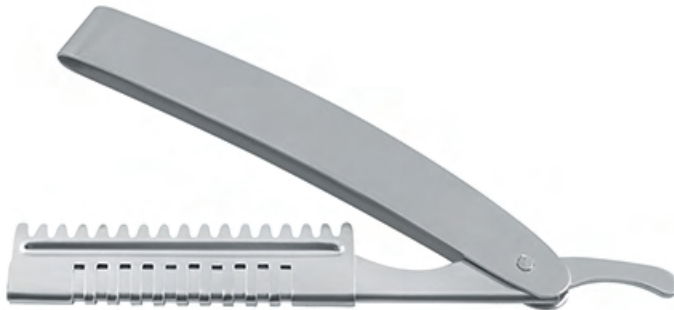

74-1320
Plastic Handle
With Removable Blades
21.00 cm

74-1325
Plastic Handle
With Removable Blades
Matte
19.00 cm

74-1330
Steel Handle
With Removable Blades
Matte
19.00 cm

 Mohsan Surgical Industries
Butt Lodge, Daska Road, Haji Pura
Sialkot 51310 - Pakistan