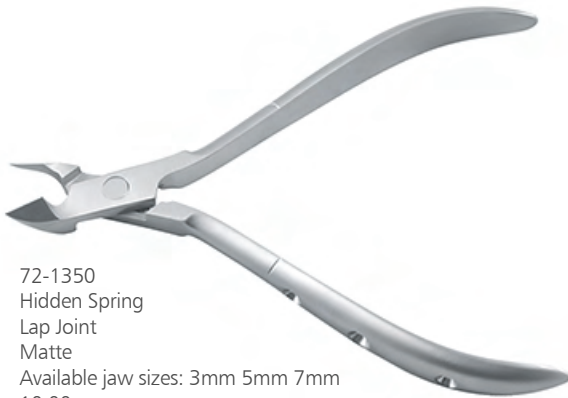

72-1350
Hidden Spring
Lap Joint
Matte
Available jaw sizes: 3mm 5mm 7mm
10.00 cm