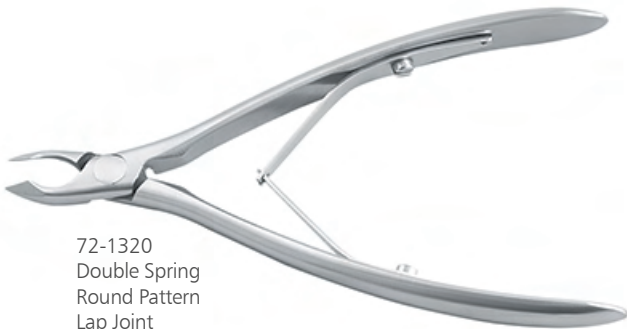

72-1320
Double Spring
Round Pattern
Lap Joint
Matte
Available jaw sizes:
3mm 5mm 7mm
11.00 cm