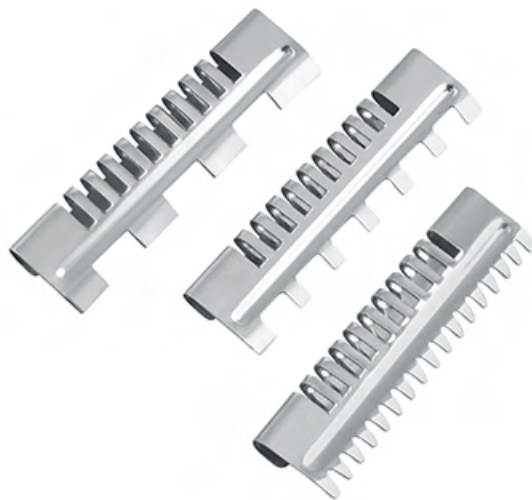

74-1280
One Sided Wire Cut 28 Teeth
Removable Finger Rest
Adjustable Screw With Key
Mirror
17.00 cm

74-1285

74-1290

74-1295

74-1300

74-1305

74-1310

74-1315

74-1320
Plastic Handle
With Removable Blades
21.00 cm

74-1325
Plastic Handle
With Removable Blades
Matte
19.00 cm

74-1330
Steel Handle
With Removable Blades
Matte
19.00 cm

 Mohsan Surgical Industries
Butt Lodge, Daska Road, Haji Pura
Sialkot 51310 - Pakistan