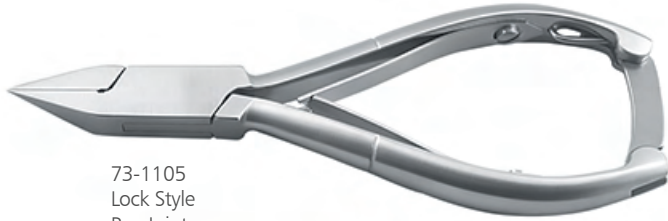

73-1105
Lock Style
Box Joint
Double Spring
Matte
13.00 cm