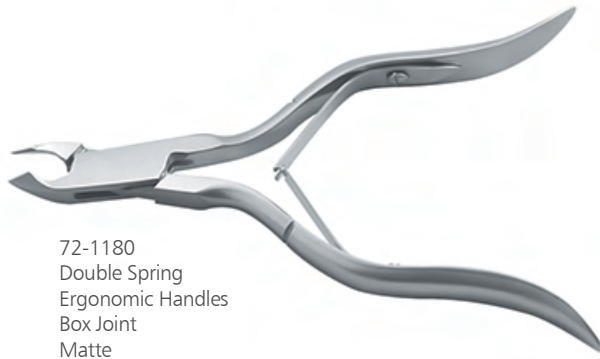

72-1180
Double Spring
Ergonomic Handles
Box Joint
Matte
Available jaw sizes: 3mm 5mm 7mm
10.50 cm