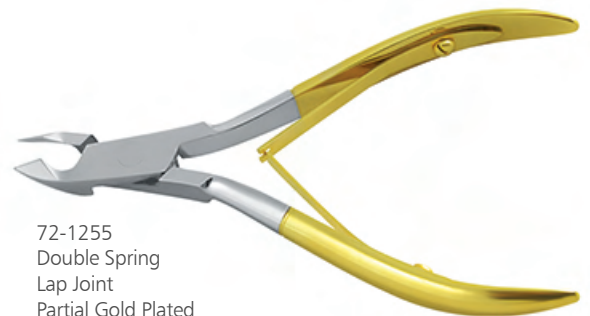

72-1230
Double Spring
Lap Joint
Matte
Available jaw sizes: 3mm 5mm 7mm
10.00 cm

72-1235
Single Spring
Ergonomic Handles
Lap Joint
Partial Powder Coated
Available jaw sizes: 3mm 5mm 7mm
11.00 cm

72-1240
Single Spring
With Removable Rubber Grips
Lap Joint
Mirror
Available jaw sizes: 3mm 5mm 7mm
11.00 cm

72-1245
2 in 1 Single Spring
With Exclusive Pusher
Lap Joint
Matte
Available jaw sizes: 3mm 5mm 7mm
11.50 cm

72-1250
2 in 1 Single Spring
With Exclusive Flip Pusher
Lap Joint
Matte
Available jaw sizes:
3mm 5mm 7mm
11.50 cm