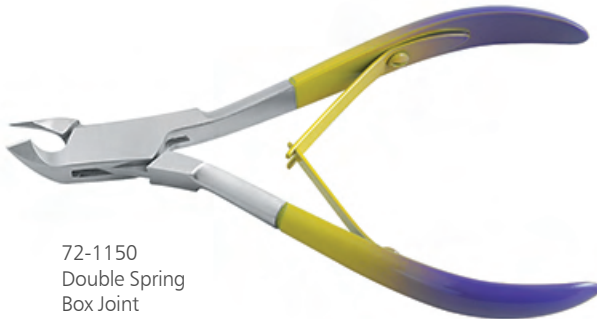

72-1140
Single Spring
Box Joint
Matte
Available jaw sizes: 3mm 5mm 7mm
11.50 cm

72-1145
Double Spring
Box Joint
Faded Powder Coated
Available jaw sizes: 3mm 5mm 7mm
10.50 cm

72-1150
Double Spring
Box Joint
Faded Powder Coated
Available jaw sizes: 3mm 5mm 7mm
10.50 cm