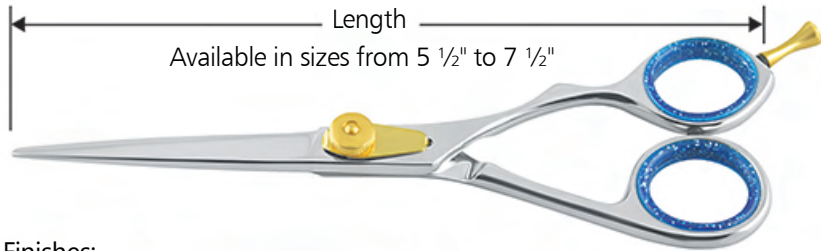

73-1210
Toe Nail Scissors
Mirror
11.00 cm

73-1215
Corn Cutter
Plastic Handle
Red Color
14.00 cm

73-1220
Corn Cutter
Steel Handle
Matte
14.00 cm

Sizes:

Finishes:

Mirror

Matte

Gold Plated