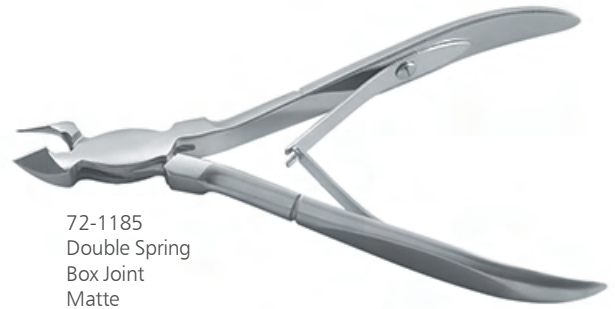

72-1185
Double Spring
Box Joint
Matte
Available jaw sizes: 3mm 5mm 7mm
10.50 cm