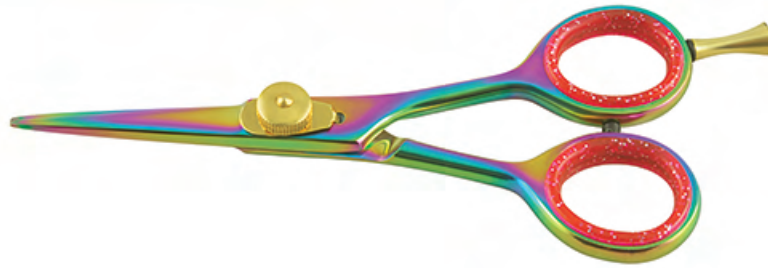

74-1110
Fixed Finger Rest
Mirror
15.00 cm

74-1115
Ergonomic Rings
Mirror
17.50 cm

74-1120
Removable Finger Rest
Mirror
17.50 cm

74-1125
Fixed Finger Rest
Gem Stones
Mirror
18.00 cm

74-1130
Removable Finger Rest
Ergonomic Rings
Titanium Coated
16.50 cm

74-1135
Removable Finger Rest
Titanium Coated
13.50 cm

74-1140
Fixed Finger Rest
Ergonomic Rings
Titanium Coated
17.00 cm

74-1145
Fixed Finger Rest
Ergonomic Rings
Titanium Coated
16.50 cm

74-1150
Removable Finger Rest
Powder Coated
14.50 cm